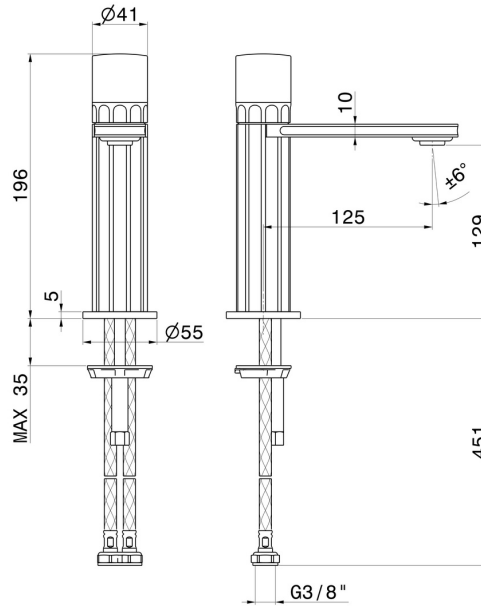

TECHNICAL DRAWING

AR Preview
try it in your home

More Details
on our [website](#)