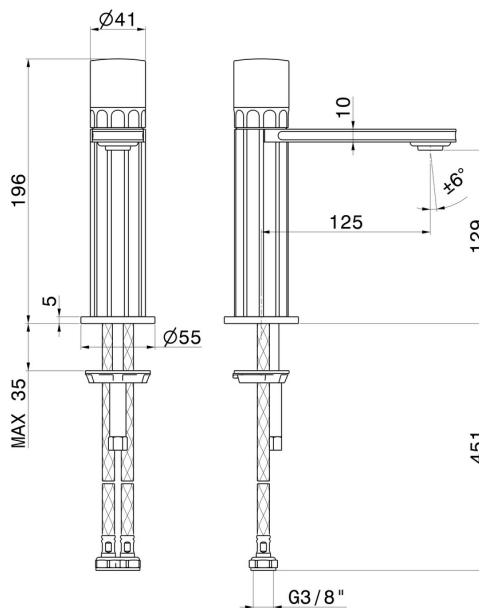

TECHNICAL DRAWING

AR Preview
try it in your home

More Details
on our [website](#)