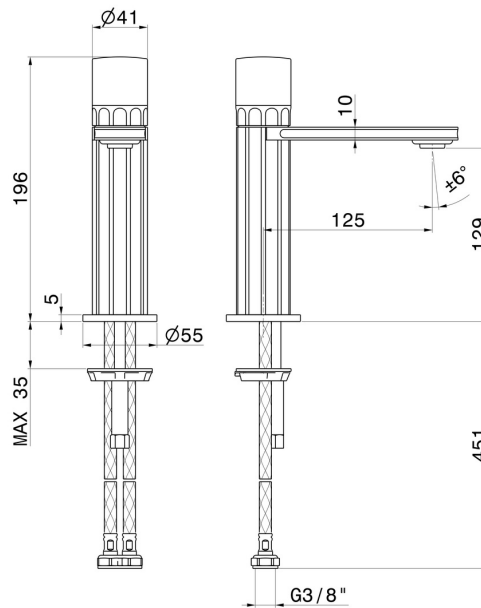

TECHNICAL DRAWING

AR Preview
try it in your home

More Details
on our [website](#)