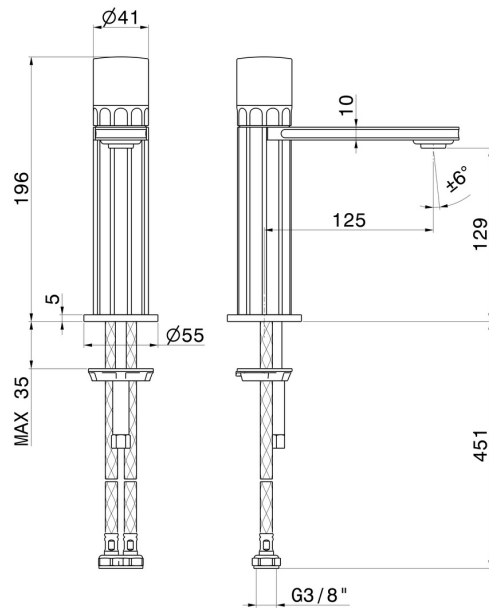

# IONIKA ALLURE

**73012.59.064**

Single lever basin mixer - finish PVD Brushed Gun Metal

Without pop-up waste set

## FEATURES

|                   |  |
|-------------------|--|
| Material          | <b>Brass/Marble</b>                          |
| Technology        | <b>Energy Saving - Low Lead - Save Water</b> |
| Installation      | <b>Freestanding</b>                          |
| Version           | <b>Standard</b>                              |
| Hole type         | <b>Single hole</b>                           |
| Control type      | <b>Single lever</b>                          |
| Waste / Drain set | <b>Without waste set</b>                     |
| Water mixing      | <b>Mechanical</b>                            |

## TECHNICAL DRAWING

**IONIKA ALLURE**

**73012.59.064**

Single lever basin mixer - finish PVD Brushed Gun Metal

**AVAILABLE FINISHES**

---

**59.064**

PVD Brushed Gun Metal