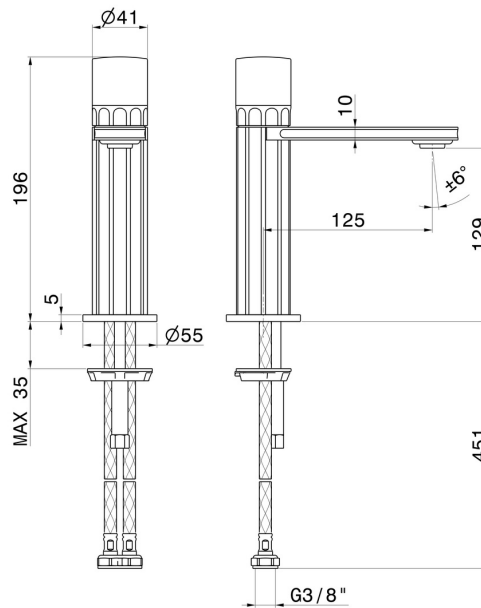

IONIKA ALLURE

73012.59.066

Single lever basin mixer - finish PVD Brushed steel

Without pop-up waste set

FEATURES

Material	Brass/Marble
Technology	Energy Saving - Low Lead - Save Water
Installation	Freestanding
Version	Standard
Hole type	Single hole
Control type	Single lever
Waste / Drain set	Without waste set
Water mixing	Mechanical

TECHNICAL DRAWING

IONIKA ALLURE

73012.59.066

Single lever basin mixer - finish PVD Brushed steel

AVAILABLE FINISHES

59.066

PVD Brushed steel

01.014