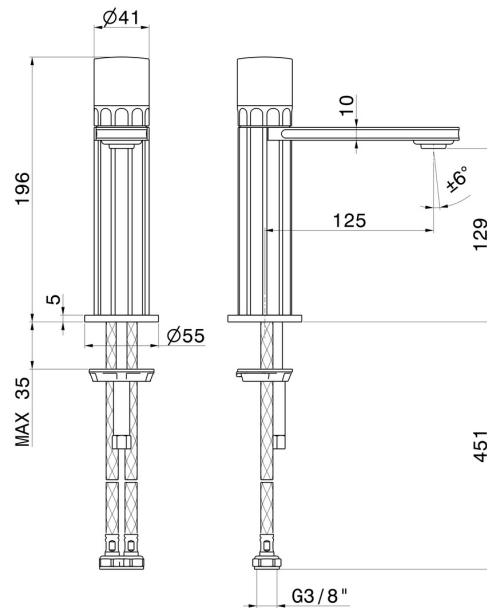

IONIKA ALLURE

73012.59.067

Single lever basin mixer - finish PVD Brushed Copper Bronze

Without pop-up waste set

FEATURES

Material	Brass/Marble
Technology	Energy Saving - Low Lead - Save Water
Installation	Freestanding
Version	Standard
Hole type	Single hole
Control type	Single lever
Waste / Drain set	Without waste set
Water mixing	Mechanical

TECHNICAL DRAWING

 **AR Preview**
try it in your home

More Details
on our [website](#)

IONIKA ALLURE

73012.59.067

Single lever basin mixer - finish PVD Brushed Copper Bronze

AVAILABLE FINISHES

59.067