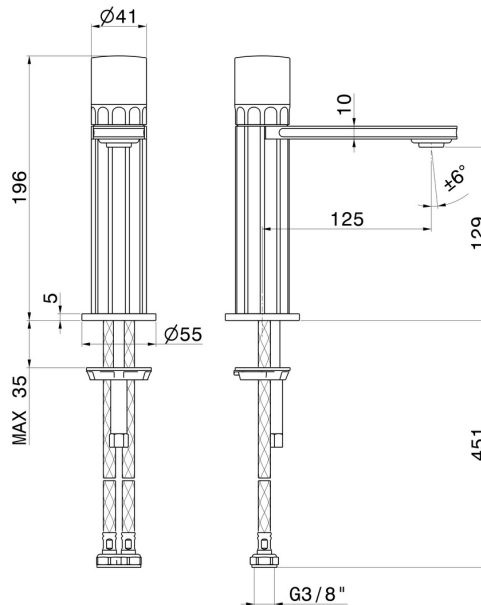

IONIKA ALLURE

73012.59.098

Single lever basin mixer - finish PVD Brushed Pale Gold

Without pop-up waste set

FEATURES

Material	Brass/Marble
Technology	Energy Saving - Low Lead - Save Water
Installation	Freestanding
Version	Standard
Hole type	Single hole
Control type	Single lever
Waste / Drain set	Without waste set
Water mixing	Mechanical

TECHNICAL DRAWING

 **AR Preview**
try it in your home

More Details
on our [website](#)

IONIKA ALLURE

73012.59.098

Single lever basin mixer - finish PVD Brushed Pale Gold

AVAILABLE FINISHES

59.098