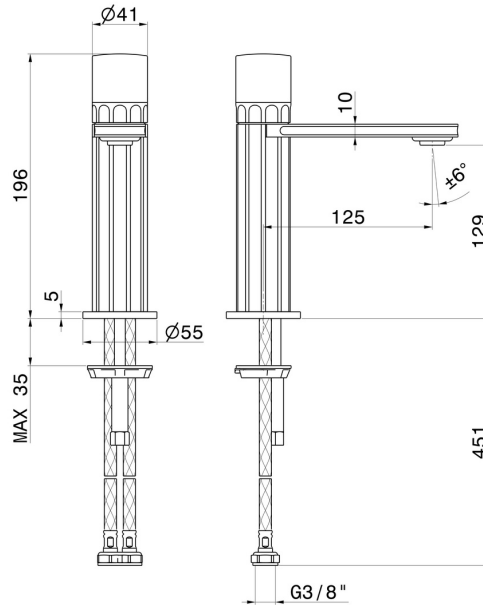

IONIKA ALLURE

73012.61.020

Single lever basin mixer - finish PVD Glossy Gold

Without pop-up waste set

FEATURES

Material	Brass/Marble
Technology	Energy Saving - Low Lead - Save Water
Installation	Freestanding
Version	Standard
Hole type	Single hole
Control type	Single lever
Waste / Drain set	Without waste set
Water mixing	Mechanical

TECHNICAL DRAWING

 **AR Preview**
try it in your home

More Details
on our [website](#)

IONIKA ALLURE

73012.61.020

Single lever basin mixer - finish PVD Glossy Gold

AVAILABLE FINISHES

61.020