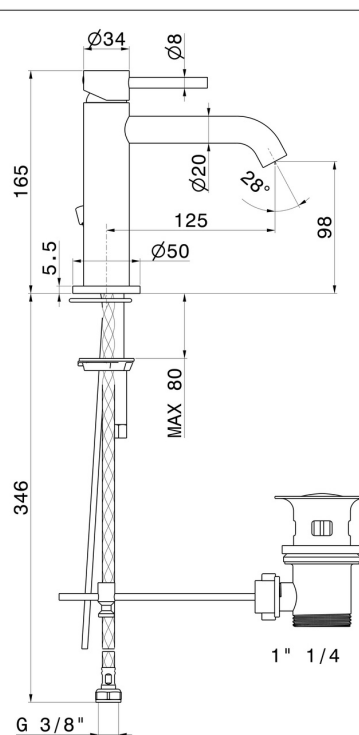

TECHNICAL DRAWING

AR Preview
try it in your home

More Details
on our [website](#)