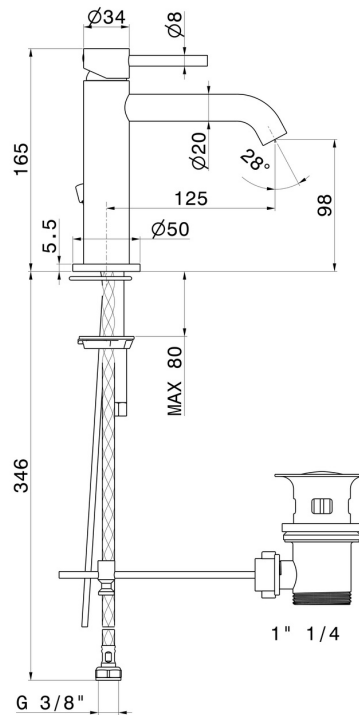

TECHNICAL DRAWING

AR Preview
try it in your home

More Details
on our [website](#)