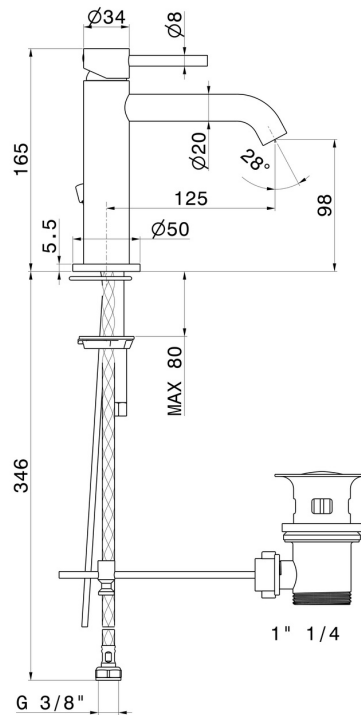

TECHNICAL DRAWING

AR Preview
try it in your home

More Details
on our [website](#)