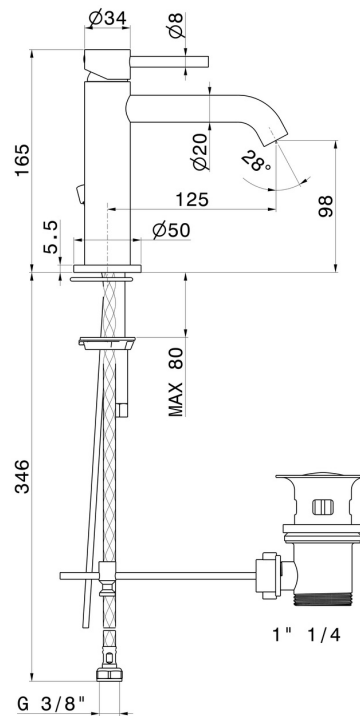

X-WAY

73910.59.064

Single lever basin mixer - finish PVD Brushed Gun Metal

PVD Brushed Gun Metal

FEATURES

- Material **Brass**
- Technology **Save Water**
- Installation **Freestanding**
- Version **Standard**
- Hole type **Single hole**
- Control type **Single lever**
- Waste / Drain set **With waste set**
- Water mixing **Mechanical**

- Required for installation **233.59.066**
- Required for installation **233.21.018**
- Required for installation **9194.66.019**
- Required for installation **9194.21.018**
- Required for installation **846.58.063**
- Required for installation **846.61.020**

TECHNICAL DRAWING

 **AR Preview**
try it in your home

More Details
on our [website](#)

X-WAY

73910.59.064

Single lever basin mixer - finish PVD Brushed Gun Metal

AVAILABLE FINISHES

59.064