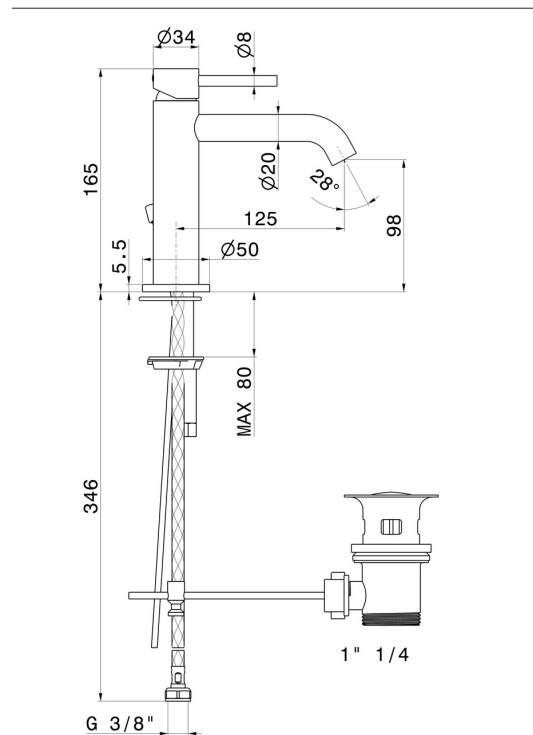

TECHNICAL DRAWING

AR Preview
try it in your home

More Details
on our [website](#)