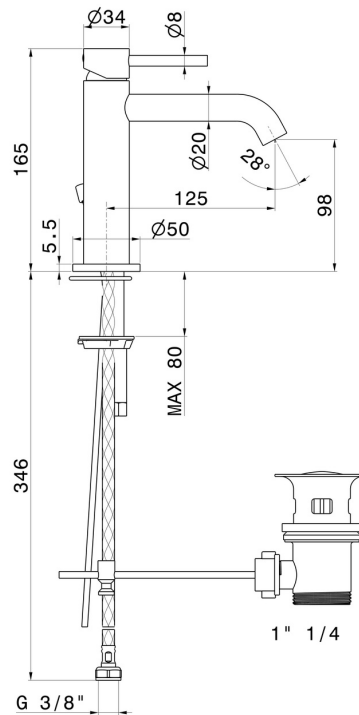

X-WAY

73910.M0.070

Single lever basin mixer - finish Titanium Satin

FEATURES

Material	Brass
Technology	Save Water
Installation	Freestanding
Version	Standard
Hole type	Single hole
Control type	Single lever
Waste / Drain set	With waste set
Water mixing	Mechanical

Required for installation	<u>233.59.066</u>
Required for installation	<u>233.21.018</u>
Required for installation	<u>9194.66.019</u>
Required for installation	<u>9194.21.018</u>
Required for installation	<u>846.58.063</u>
Required for installation	<u>846.61.020</u>

TECHNICAL DRAWING

AR Preview
try it in your home

More Details
on our [website](#)

X-WAY

73910.M0.070

Single lever basin mixer - finish Titanium Satin

AVAILABLE FINISHES

M0.070