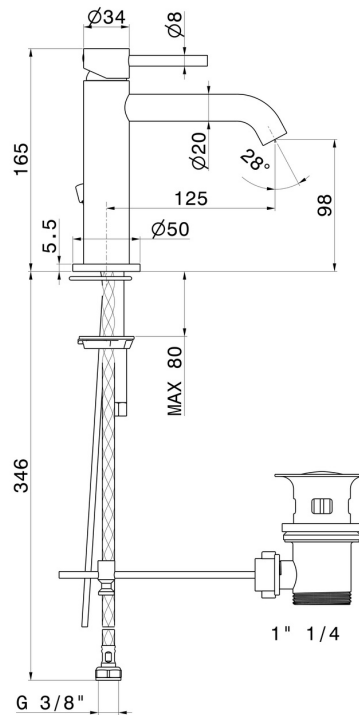

# X-WAY

**73910.M0.075**

Single lever basin mixer - finish Copper Glossy

Copper Glossy

## FEATURES

Material	<b>Brass</b>
Technology	<b>Save Water</b>
Installation	<b>Freestanding</b>
Version	<b>Standard</b>
Hole type	<b>Single hole</b>
Control type	<b>Single lever</b>
Waste / Drain set	<b>With waste set</b>
Water mixing	<b>Mechanical</b>

## TECHNICAL DRAWING

**X-WAY**

**73910.M0.075**

Single lever basin mixer - finish Copper Glossy

**AVAILABLE FINISHES**

---

**M0.075**

Copper Glossy