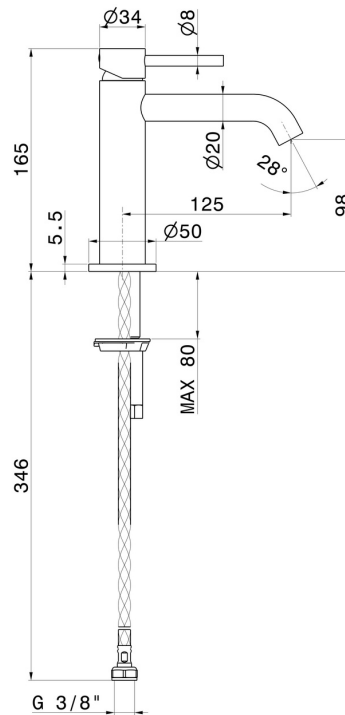

X-WAY

73912.01.014

Single lever basin mixer - finish Matt White

Without pop-up waste set

FEATURES

- | | |
|-------------------|--------------------------|
| Material | Brass |
| Technology | Save Water |
| Installation | Freestanding |
| Version | Standard |
| Hole type | Single hole |
| Control type | Single lever |
| Waste / Drain set | Without waste set |
| Water mixing | Mechanical |

TECHNICAL DRAWING

 **AR Preview**
try it in your home

More Details
on our [website](#)

X-WAY

73912.01.014

Single lever basin mixer - finish Matt White

AVAILABLE FINISHES

01.014