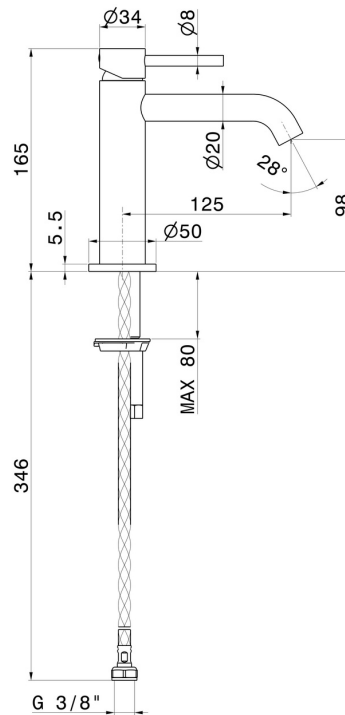

X-WAY

73912.01.093

Single lever basin mixer - finish Matt Black

Without pop-up waste set

FEATURES

- | | |
|-------------------|--------------------------|
| Material | Brass |
| Technology | Save Water |
| Installation | Freestanding |
| Version | Standard |
| Hole type | Single hole |
| Control type | Single lever |
| Waste / Drain set | Without waste set |
| Water mixing | Mechanical |

TECHNICAL DRAWING

 **AR Preview**
try it in your home

More Details
on our [website](#)

X-WAY

73912.01.093

Single lever basin mixer - finish Matt Black

AVAILABLE FINISHES

01.093