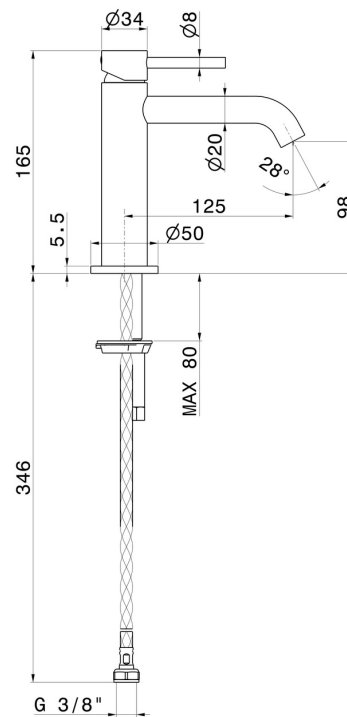

# X-WAY

**73912.21.018**

Single lever basin mixer - finish Chrome

Without pop-up waste set

## FEATURES

- |                   |                          |
|-------------------|--------------------------|
| Material          | <b>Brass</b>             |
| Technology        | <b>Save Water</b>        |
| Installation      | <b>Freestanding</b>      |
| Version           | <b>Standard</b>          |
| Hole type         | <b>Single hole</b>       |
| Control type      | <b>Single lever</b>      |
| Waste / Drain set | <b>Without waste set</b> |
| Water mixing      | <b>Mechanical</b>        |

## TECHNICAL DRAWING

 **AR Preview**  
try it in your home

**More Details**  
on our [website](#)

**X-WAY**

**73912.21.018**

Single lever basin mixer - finish Chrome

**AVAILABLE FINISHES**

---