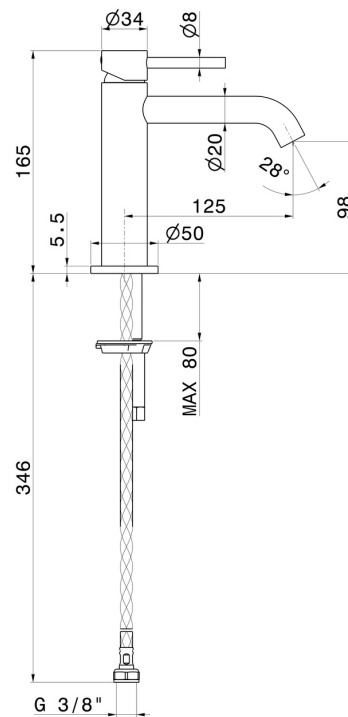

X-WAY

73912.47.083

Single lever basin mixer - finish Groove Bronze

Without pop-up waste set

Groove Bronze

FEATURES

- | | |
|-------------------|--------------------------|
| Material | Brass |
| Technology | Save Water |
| Installation | Freestanding |
| Version | Standard |
| Hole type | Single hole |
| Control type | Single lever |
| Waste / Drain set | Without waste set |
| Water mixing | Mechanical |

TECHNICAL DRAWING

 **AR Preview**
try it in your home

More Details
on our [website](#)

X-WAY

73912.47.083

Single lever basin mixer - finish Groove Bronze

AVAILABLE FINISHES

47.083