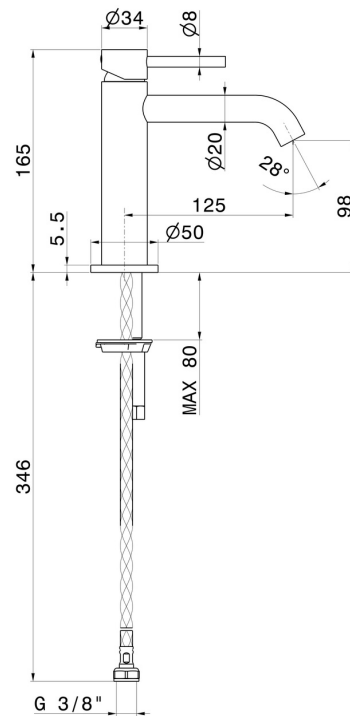

X-WAY

73912.59.064

Single lever basin mixer - finish PVD Brushed Gun Metal

Without pop-up waste set

FEATURES

- | | |
|-------------------|--------------------------|
| Material | Brass |
| Technology | Save Water |
| Installation | Freestanding |
| Version | Standard |
| Hole type | Single hole |
| Control type | Single lever |
| Waste / Drain set | Without waste set |
| Water mixing | Mechanical |

TECHNICAL DRAWING

X-WAY

73912.59.064

Single lever basin mixer - finish PVD Brushed Gun Metal

AVAILABLE FINISHES

59.064

PVD Brushed Gun Metal

01.014