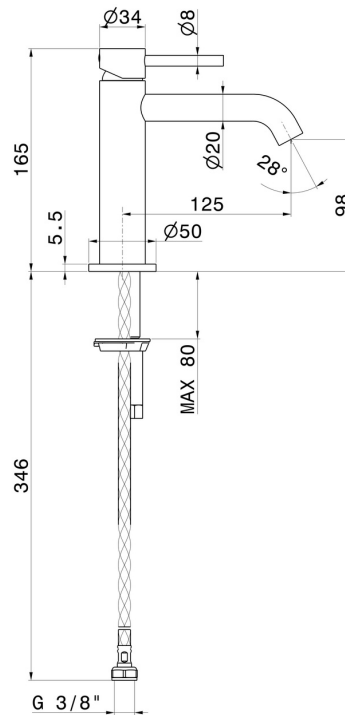

# X-WAY

**73912.59.066**

Single lever basin mixer - finish PVD Brushed steel

Without pop-up waste set

PVD Brushed steel

## FEATURES

- |                   |                          |
|-------------------|--------------------------|
| Material          | <b>Brass</b>             |
| Technology        | <b>Save Water</b>        |
| Installation      | <b>Freestanding</b>      |
| Version           | <b>Standard</b>          |
| Hole type         | <b>Single hole</b>       |
| Control type      | <b>Single lever</b>      |
| Waste / Drain set | <b>Without waste set</b> |
| Water mixing      | <b>Mechanical</b>        |

## TECHNICAL DRAWING

 **AR Preview**  
try it in your home

**More Details**  
on our [website](#)

**X-WAY**

**73912.59.066**

Single lever basin mixer - finish PVD Brushed steel

**AVAILABLE FINISHES**

---