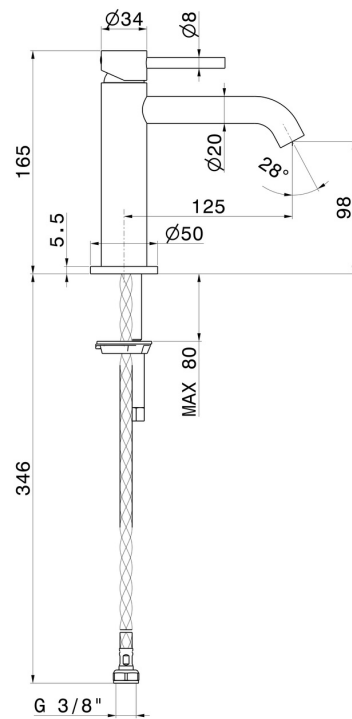

TECHNICAL DRAWING

AR Preview
try it in your home

More Details
on our [website](#)