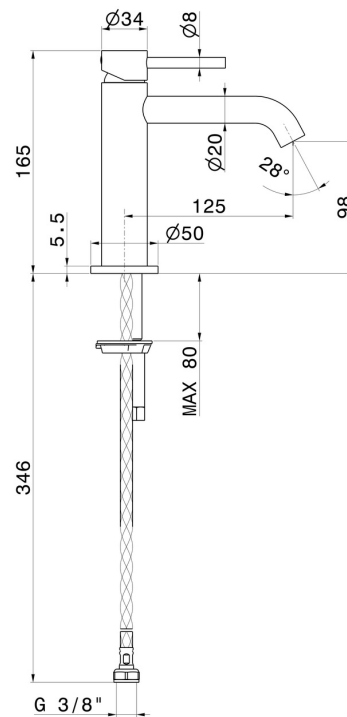

X-WAY

73912.59.097

Single lever basin mixer - finish PVD Brushed Gold

Without pop-up waste set

PVD Brushed Gold

FEATURES

Material	Brass
Technology	Save Water
Installation	Freestanding
Version	Standard
Hole type	Single hole
Control type	Single lever
Waste / Drain set	Without waste set
Water mixing	Mechanical

TECHNICAL DRAWING

AR Preview
try it in your home

More Details
on our [website](#)

X-WAY

73912.59.097

Single lever basin mixer - finish PVD Brushed Gold

AVAILABLE FINISHES

59.097