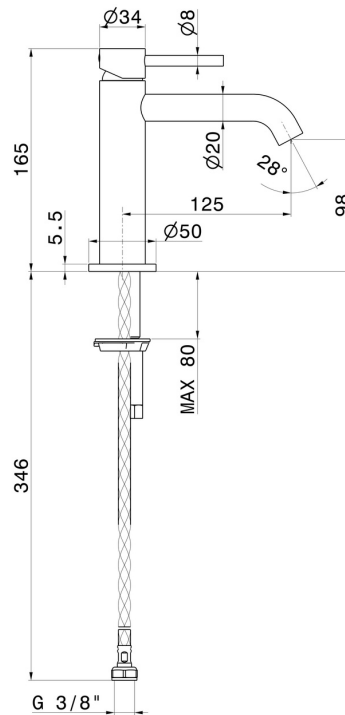

X-WAY

73912.M0.070

Single lever basin mixer - finish Titanium Satin

Without pop-up waste set

FEATURES

- | | |
|-------------------|--------------------------|
| Material | Brass |
| Technology | Save Water |
| Installation | Freestanding |
| Version | Standard |
| Hole type | Single hole |
| Control type | Single lever |
| Waste / Drain set | Without waste set |
| Water mixing | Mechanical |

TECHNICAL DRAWING

 **AR Preview**
try it in your home

More Details
on our [website](#)

X-WAY

73912.M0.070

Single lever basin mixer - finish Titanium Satin

AVAILABLE FINISHES

M0.070