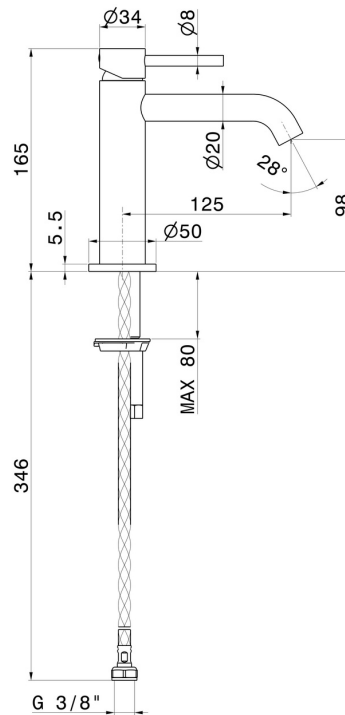

X-WAY

73912.M0.071

Single lever basin mixer - finish Gold Satin

Without pop-up waste set

FEATURES

- | | |
|-------------------|--------------------------|
| Material | Brass |
| Technology | Save Water |
| Installation | Freestanding |
| Version | Standard |
| Hole type | Single hole |
| Control type | Single lever |
| Waste / Drain set | Without waste set |
| Water mixing | Mechanical |

TECHNICAL DRAWING

 **AR Preview**
try it in your home

More Details
on our [website](#)

X-WAY

73912.M0.071

Single lever basin mixer - finish Gold Satin

AVAILABLE FINISHES

M0.071