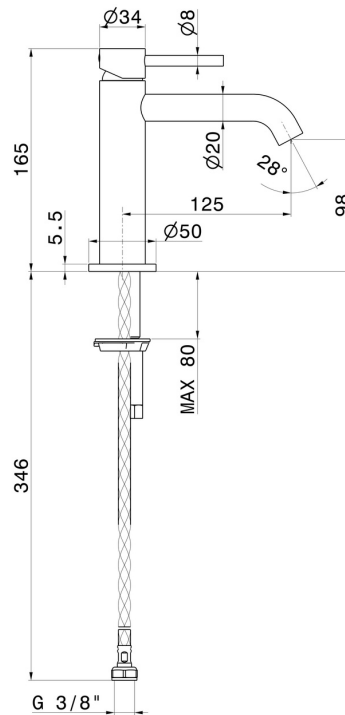

X-WAY

73912.M0.072

Single lever basin mixer - finish Copper Satin

Without pop-up waste set

FEATURES

- | | |
|-------------------|--------------------------|
| Material | Brass |
| Technology | Save Water |
| Installation | Freestanding |
| Version | Standard |
| Hole type | Single hole |
| Control type | Single lever |
| Waste / Drain set | Without waste set |
| Water mixing | Mechanical |

TECHNICAL DRAWING

 **AR Preview**
try it in your home

More Details
on our [website](#)

X-WAY

73912.M0.072

Single lever basin mixer - finish Copper Satin

AVAILABLE FINISHES

M0.072