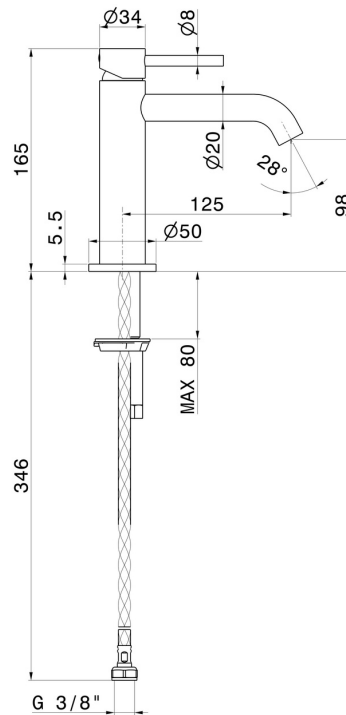

X-WAY

73912.M0.075

Single lever basin mixer - finish Copper Glossy

Without pop-up waste set

FEATURES

| | |
|-------------------|--------------------------|
| Material | Brass |
| Technology | Save Water |
| Installation | Freestanding |
| Version | Standard |
| Hole type | Single hole |
| Control type | Single lever |
| Waste / Drain set | Without waste set |
| Water mixing | Mechanical |

TECHNICAL DRAWING

X-WAY

73912.M0.075

Single lever basin mixer - finish Copper Glossy

AVAILABLE FINISHES

M0.075

Copper Glossy

01.014