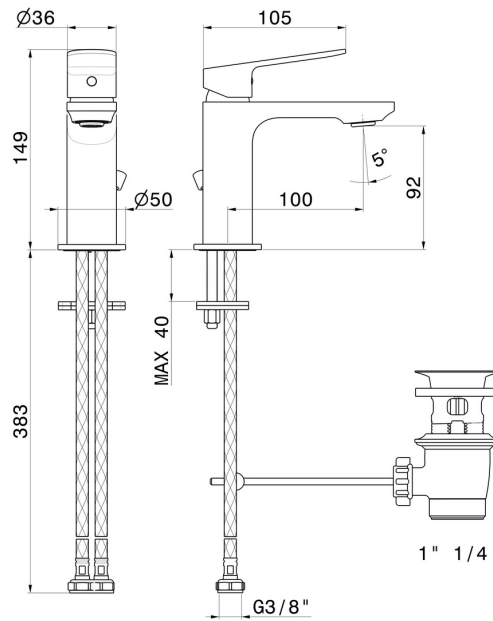

RISE UP

74010.01.093

Single lever basin mixer - finish Matt Black

FEATURES

- | | |
|-------------------|-----------------------|
| Material | Brass |
| Technology | Save Water |
| Installation | Freestanding |
| Version | Standard |
| Hole type | Single hole |
| Control type | Single lever |
| Waste / Drain set | With waste set |
| Water mixing | Mechanical |

TECHNICAL DRAWING

 **AR Preview**
try it in your home

More Details
on our [website](#)

RISE UP

74010.01.093

Single lever basin mixer - finish Matt Black

AVAILABLE FINISHES

01.093