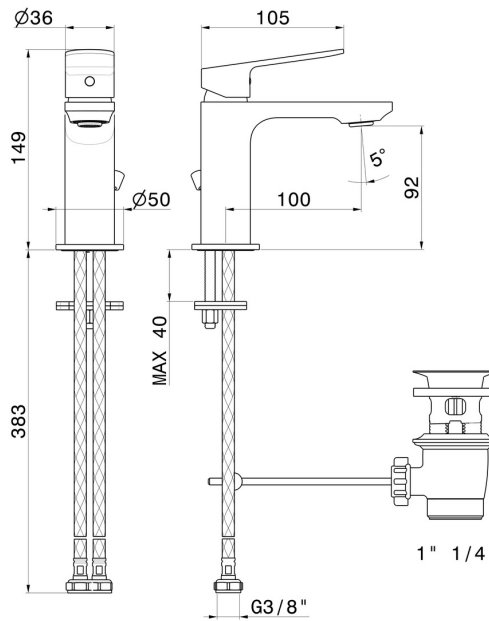

# RISE UP

**74010.21.018**

Single lever basin mixer - finish Chrome

Chrome

## FEATURES

- |                   |                       |
|-------------------|-----------------------|
| Material          | <b>Brass</b>          |
| Technology        | <b>Save Water</b>     |
| Installation      | <b>Freestanding</b>   |
| Version           | <b>Standard</b>       |
| Hole type         | <b>Single hole</b>    |
| Control type      | <b>Single lever</b>   |
| Waste / Drain set | <b>With waste set</b> |
| Water mixing      | <b>Mechanical</b>     |

## TECHNICAL DRAWING

 **AR Preview**  
try it in your home

**More Details**  
on our [website](#)

**RISE UP**

**74010.21.018**

Single lever basin mixer - finish Chrome

**AVAILABLE FINISHES**

---