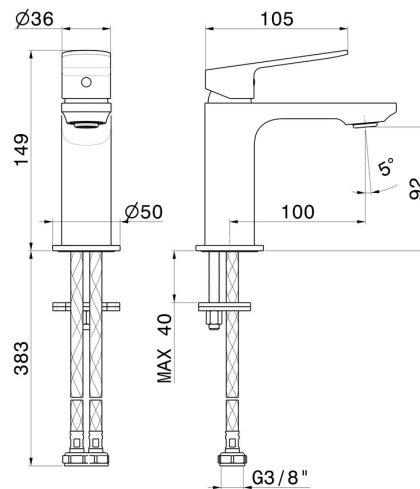

RISE UP

74012.21.018

Single lever basin mixer - finish Chrome

Without pop-up waste set

Chrome

FEATURES

- | | |
|-------------------|--------------------------|
| Material | Brass |
| Technology | Save Water |
| Installation | Freestanding |
| Version | Standard |
| Hole type | Single hole |
| Control type | Single lever |
| Waste / Drain set | Without waste set |
| Water mixing | Mechanical |

TECHNICAL DRAWING

AR Preview
try it in your home

More Details
on our [website](#)

RISE UP

74012.21.018

Single lever basin mixer - finish Chrome

AVAILABLE FINISHES

21.018