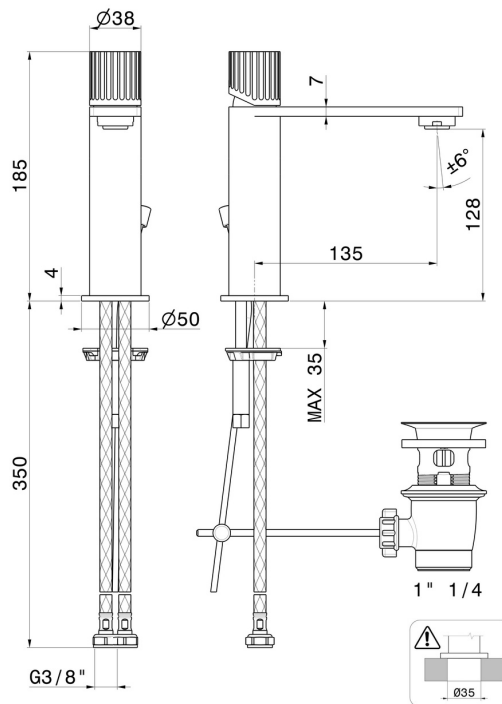

## 74210X.59.064

Single lever basin mixer - finish PVD Brushed Gun Metal

PVD Brushed Gun Metal

### FEATURES

Material	<b>Stainless Steel</b>
Technology	<b>Save Water</b>
Installation	<b>Freestanding</b>
Version	<b>Standard</b>
Hole type	<b>Single hole</b>
Control type	<b>Single lever</b>
Waste / Drain set	<b>With waste set</b>
Water mixing	<b>Mechanical</b>

### TECHNICAL DRAWING

**STEEL LINE**

**74210X.59.064**

Single lever basin mixer - finish PVD Brushed Gun Metal

**AVAILABLE FINISHES**

---

**59.064**

PVD Brushed Gun Metal