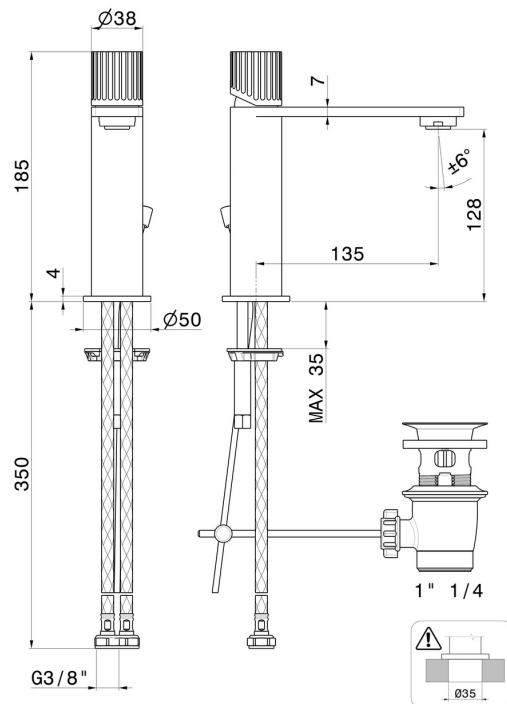

## 74210X.59.067

Single lever basin mixer - finish PVD Brushed Copper Bronze

PVD Brushed Copper Bronze

### FEATURES

Material	<b>Stainless Steel</b>
Technology	<b>Save Water</b>
Installation	<b>Freestanding</b>
Version	<b>Standard</b>
Hole type	<b>Single hole</b>
Control type	<b>Single lever</b>
Waste / Drain set	<b>With waste set</b>
Water mixing	<b>Mechanical</b>

### TECHNICAL DRAWING

**STEEL LINE**

**74210X.59.067**

Single lever basin mixer - finish PVD Brushed Copper Bronze

**AVAILABLE FINISHES**

---

**59.067**

PVD Brushed Copper Bronze