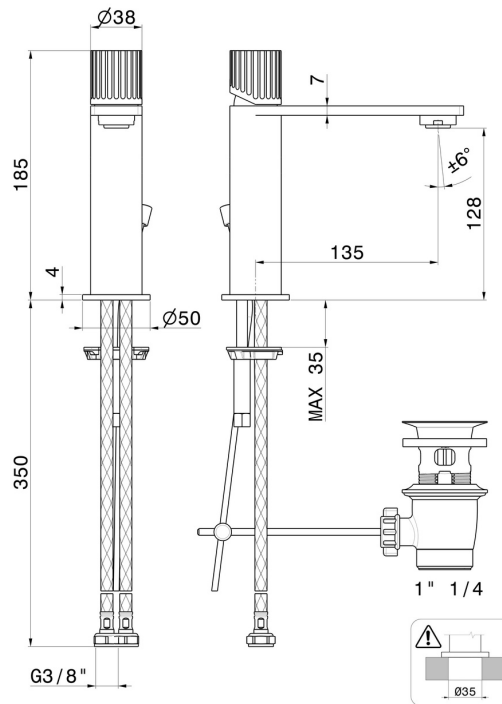

STEEL LINE

74210X.59.098

Single lever basin mixer - finish PVD Brushed Pale Gold

PVD Brushed Pale Gold

FEATURES

Material	Stainless Steel
Technology	Save Water
Installation	Freestanding
Version	Standard
Hole type	Single hole
Control type	Single lever
Waste / Drain set	With waste set
Water mixing	Mechanical

TECHNICAL DRAWING

STEEL LINE

74210X.59.098

Single lever basin mixer - finish PVD Brushed Pale Gold

AVAILABLE FINISHES

59.098

PVD Brushed Pale Gold

50.050