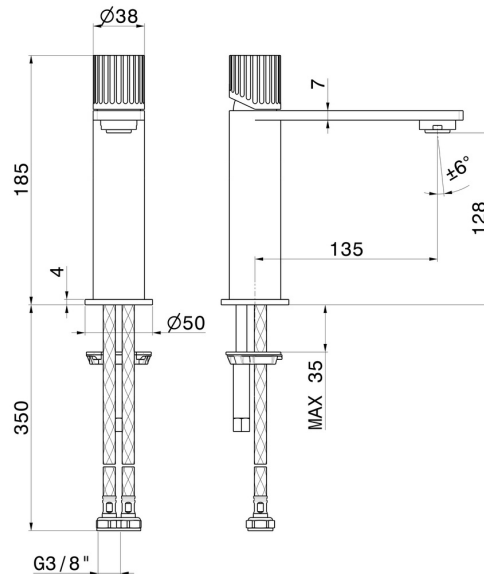

## 74212x.50.050

Single lever basin mixer - finish Stainless Steel  
Without pop-up waste set

### FEATURES

Material	<b>Stainless Steel</b>
Technology	<b>Save Water</b>
Installation	<b>Freestanding</b>
Version	<b>Standard</b>
Hole type	<b>Single hole</b>
Control type	<b>Single lever</b>
Waste / Drain set	<b>Without waste set</b>
Water mixing	<b>Mechanical</b>

### TECHNICAL DRAWING

 **AR Preview**  
try it in your home

**More Details**  
on our [website](#)

**STEEL LINE**

**74212x.50.050**

Single lever basin mixer - finish Stainless Steel

**AVAILABLE FINISHES**

---