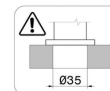

TECHNICAL DRAWING

AR Preview
try it in your home