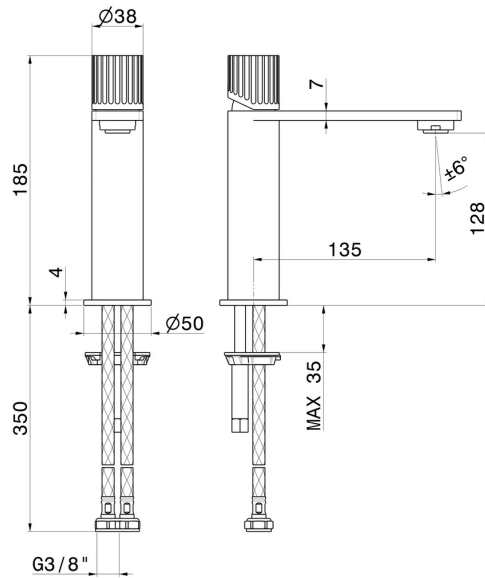

STEEL LINE

74212x.59.067

Single lever basin mixer - finish PVD Brushed Copper Bronze

Without pop-up waste set

PVD Brushed Copper Bronze

FEATURES

Material	Stainless Steel
Technology	Save Water
Installation	Freestanding
Version	Standard
Hole type	Single hole
Control type	Single lever
Waste / Drain set	Without waste set
Water mixing	Mechanical

TECHNICAL DRAWING

 **AR Preview**
try it in your home

More Details
on our [website](#)

STEEL LINE

74212x.59.067

Single lever basin mixer - finish PVD Brushed Copper Bronze

AVAILABLE FINISHES

59.067