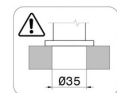

TECHNICAL DRAWING

AR Preview
try it in your home