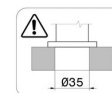

STEEL LINE

74212x.59.098

Single lever basin mixer - finish PVD Brushed Pale Gold

Without pop-up waste set

PVD Brushed Pale Gold

FEATURES

Material	Stainless Steel
Technology	Save Water
Installation	Freestanding
Version	Standard
Hole type	Single hole
Control type	Single lever
Waste / Drain set	Without waste set
Water mixing	Mechanical

TECHNICAL DRAWING

 **AR Preview**
try it in your home

More Details
on our [website](#)

STEEL LINE

74212x.59.098

Single lever basin mixer - finish PVD Brushed Pale Gold

AVAILABLE FINISHES

59.098