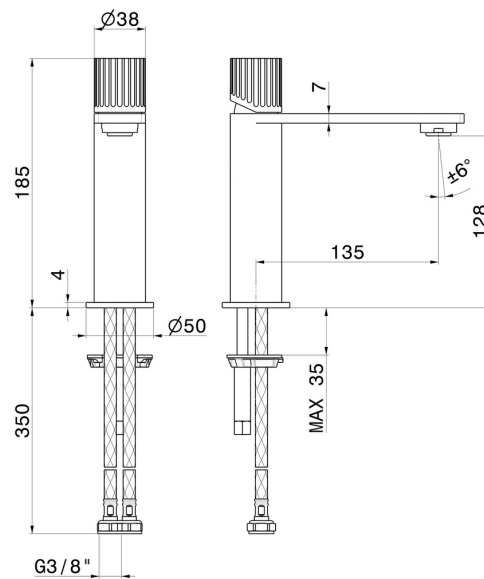

STEEL LINE

74212x.59.098

Single lever basin mixer - finish PVD Brushed Pale Gold

Without pop-up waste set

PVD Brushed Pale Gold

FEATURES

Material	Stainless Steel
Technology	Save Water
Installation	Freestanding
Version	Standard
Hole type	Single hole
Control type	Single lever
Waste / Drain set	Without waste set
Water mixing	Mechanical

TECHNICAL DRAWING

 **AR Preview**
try it in your home

More Details
on our [website](#)

STEEL LINE

74212x.59.098

Single lever basin mixer - finish PVD Brushed Pale Gold

AVAILABLE FINISHES

59.098