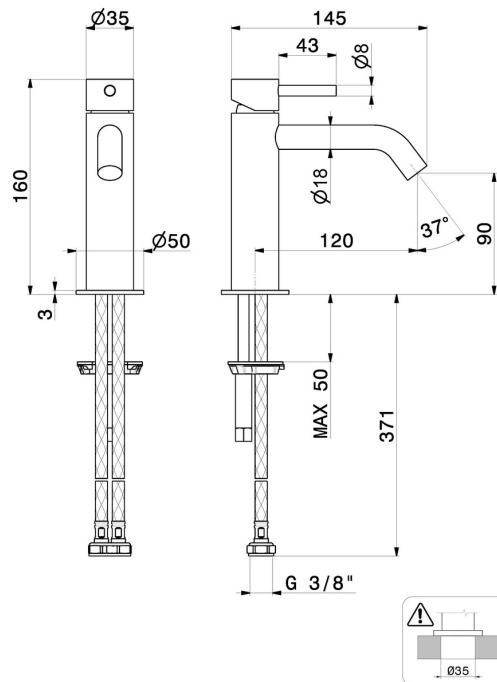

X-STEEL 316

74313X.59.064

Single lever basin mixer - finish PVD Brushed Gun Metal

Without pop-up waste set

FEATURES

Material	Stainless Steel
Technology	Save Water
Installation	Freestanding
Version	Standard
Hole type	Single hole
Control type	Single lever
Waste / Drain set	Without waste set
Water mixing	Mechanical

TECHNICAL DRAWING

X-STEEL 316

74313X.59.064

Single lever basin mixer - finish PVD Brushed Gun Metal

AVAILABLE FINISHES

59.064

PVD Brushed Gun Metal

50.050