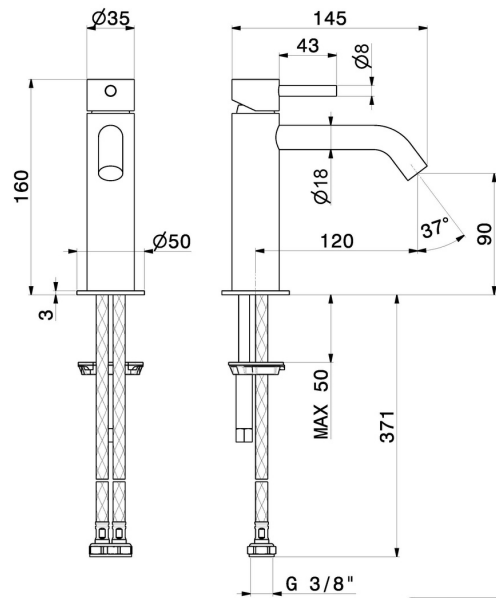

# X-STEEL 316

**74313X.59.067**

Single lever basin mixer - finish PVD Brushed Copper Bronze

Without pop-up waste set

PVD Brushed Copper Bronze

## FEATURES

Material	<b>Stainless Steel</b>
Technology	<b>Save Water</b>
Installation	<b>Freestanding</b>
Version	<b>Standard</b>
Hole type	<b>Single hole</b>
Control type	<b>Single lever</b>
Waste / Drain set	<b>Without waste set</b>
Water mixing	<b>Mechanical</b>

## TECHNICAL DRAWING

**X-STEEL 316**

**74313X.59.067**

Single lever basin mixer - finish PVD Brushed Copper Bronze

**AVAILABLE FINISHES**

---

**59.067**

PVD Brushed Copper Bronze