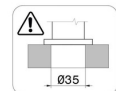

TECHNICAL DRAWING