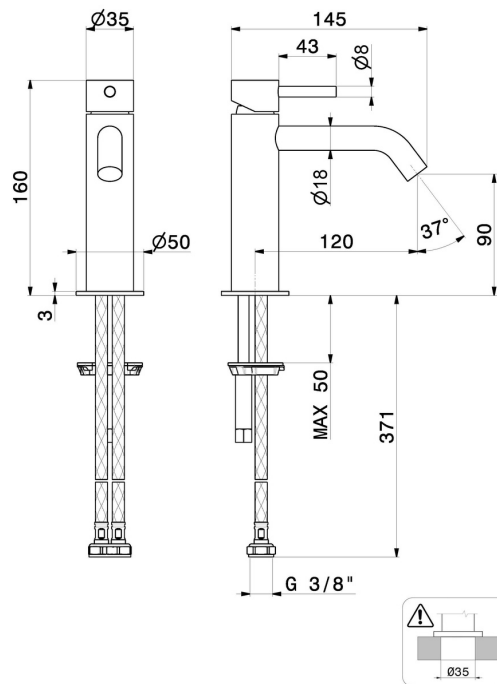

X-STEEL 316

74313X.59.097

Single lever basin mixer - finish PVD Brushed Gold

Without pop-up waste set

PVD Brushed Gold

FEATURES

Material	Stainless Steel
Technology	Save Water
Installation	Freestanding
Version	Standard
Hole type	Single hole
Control type	Single lever
Waste / Drain set	Without waste set
Water mixing	Mechanical

TECHNICAL DRAWING

 **AR Preview**
try it in your home

More Details
on our [website](#)

X-STEEL 316

74313X.59.097

Single lever basin mixer - finish PVD Brushed Gold

AVAILABLE FINISHES

59.097