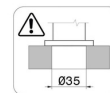

# X-STEEL 316

**74313X.59.098**

Single lever basin mixer - finish PVD Brushed Pale Gold

Without pop-up waste set

PVD Brushed Pale Gold

## TECHNICAL DRAWING

**X-STEEL 316**

**74313X.59.098**

Single lever basin mixer - finish PVD Brushed Pale Gold

**AVAILABLE FINISHES**

---

**59.098**

PVD Brushed Pale Gold