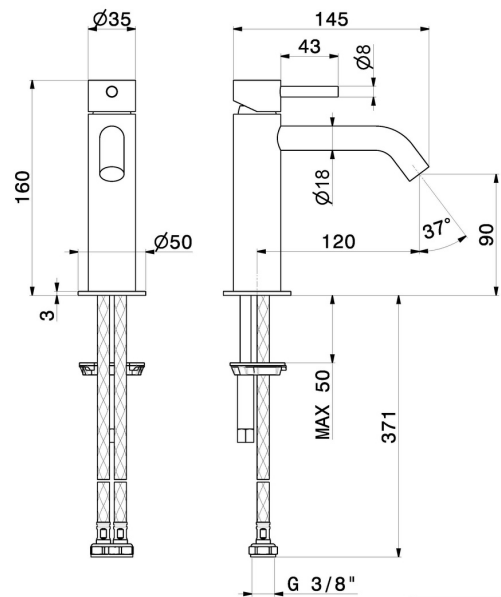

# X-STEEL 316

**74313X.59.098**

Single lever basin mixer - finish PVD Brushed Pale Gold

Without pop-up waste set

PVD Brushed Pale Gold

## FEATURES

Material	<b>Stainless Steel</b>
Technology	<b>Save Water</b>
Installation	<b>Freestanding</b>
Version	<b>Standard</b>
Hole type	<b>Single hole</b>
Control type	<b>Single lever</b>
Waste / Drain set	<b>Without waste set</b>
Water mixing	<b>Mechanical</b>

## TECHNICAL DRAWING

**X-STEEL 316**

**74313X.59.098**

Single lever basin mixer - finish PVD Brushed Pale Gold

**AVAILABLE FINISHES**

---

**59.098**

PVD Brushed Pale Gold