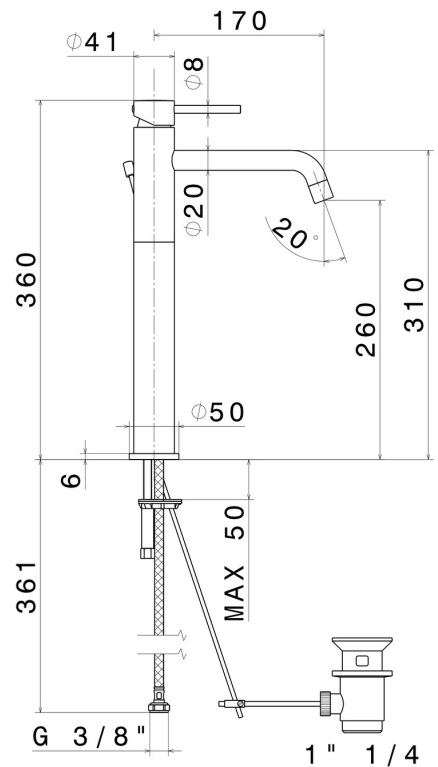

TECHNICAL DRAWING

AR Preview
try it in your home

More Details
on our [website](#)