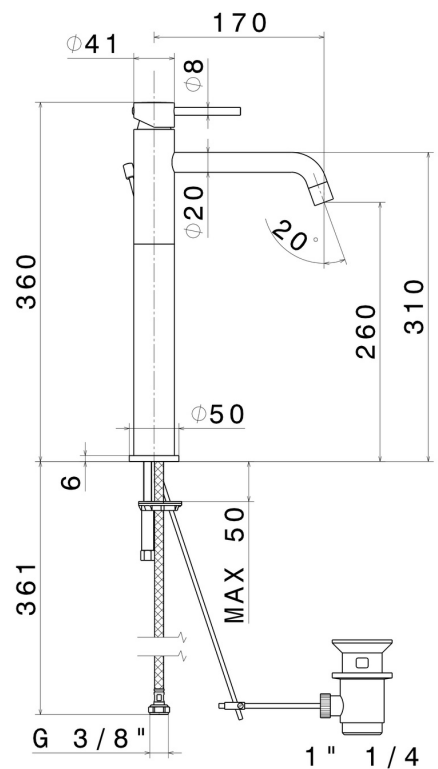

XT

4204.01.093

Single lever basin mixer, high version, for above counter basin
- finish Matt Black

FEATURES

Material	Brass
Technology	Low Lead - Save Water
Installation	Freestanding
Spout	Long spout
Version	High version
Hole type	Single hole
Control type	Single lever
Waste / Drain set	With waste set
Water mixing	Mechanical

TECHNICAL DRAWING

 **AR Preview**
try it in your home

More Details
on our [website](#)

XT

4204.01.093

Single lever basin mixer, high version, for above counter basin - finish Matt Black

AVAILABLE FINISHES

01.093