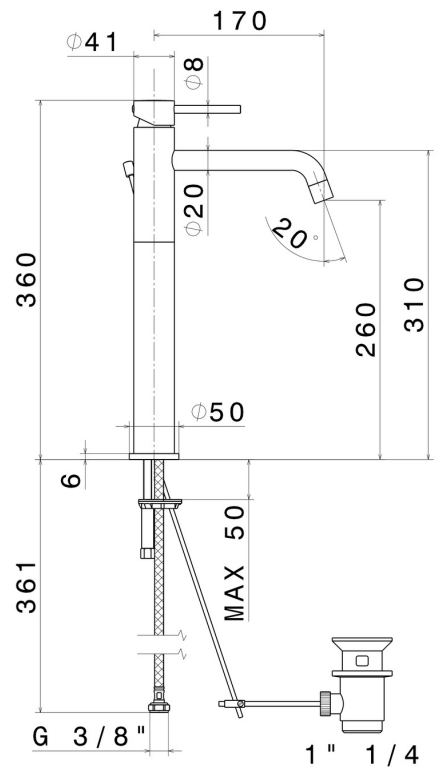

XT

4204.21.018

Single lever basin mixer, high version, for above counter basin
- finish Chrome

FEATURES

Material	Brass
Technology	Low Lead - Save Water
Installation	Freestanding
Spout	Long spout
Version	High version
Hole type	Single hole
Control type	Single lever
Waste / Drain set	With waste set
Water mixing	Mechanical

TECHNICAL DRAWING

 **AR Preview**
try it in your home

More Details
on our [website](#)

XT

4204.21.018

Single lever basin mixer, high version, for above counter basin - finish Chrome

AVAILABLE FINISHES

21.018