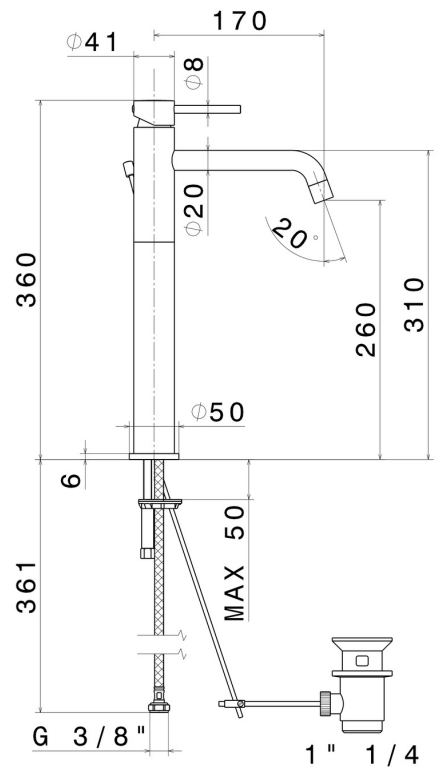

# XT

**4204.58.063**

Single lever basin mixer, high version, for above counter basin  
- finish PVD Gun Metal

## FEATURES

Material	<b>Brass</b>
Technology	<b>Low Lead - Save Water</b>
Installation	<b>Freestanding</b>
Spout	<b>Long spout</b>
Version	<b>High version</b>
Hole type	<b>Single hole</b>
Control type	<b>Single lever</b>
Waste / Drain set	<b>With waste set</b>
Water mixing	<b>Mechanical</b>

## TECHNICAL DRAWING

**XT**

**4204.58.063**

Single lever basin mixer, high version, for above counter basin - finish PVD Gun Metal