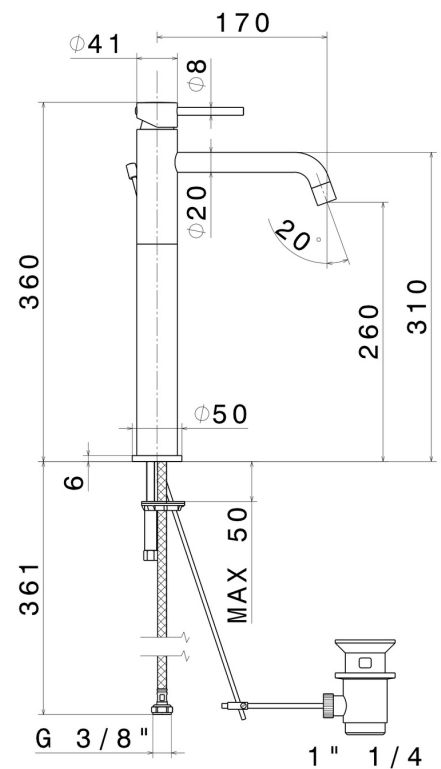

TECHNICAL DRAWING

AR Preview
try it in your home

More Details
on our [website](#)