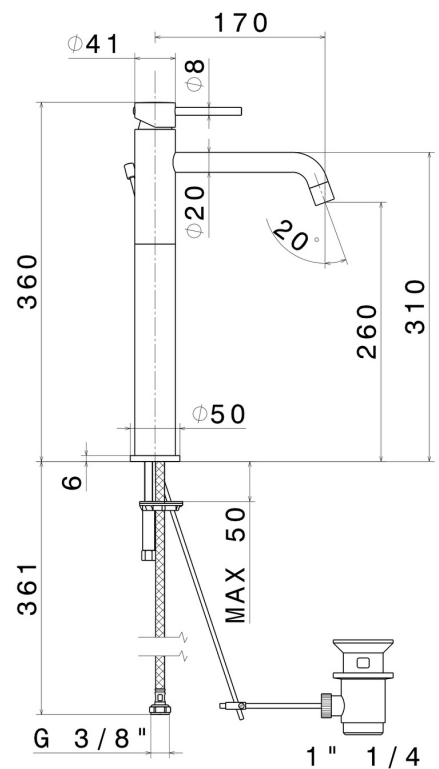

TECHNICAL DRAWING

AR Preview
try it in your home

More Details
on our [website](#)