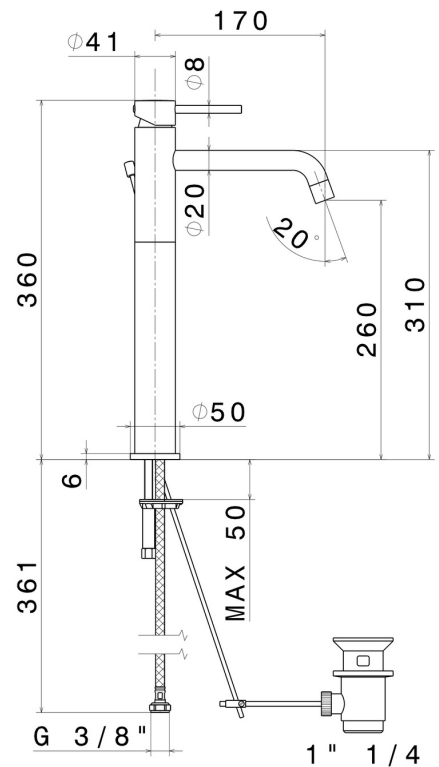

TECHNICAL DRAWING

AR Preview
try it in your home

More Details
on our [website](#)