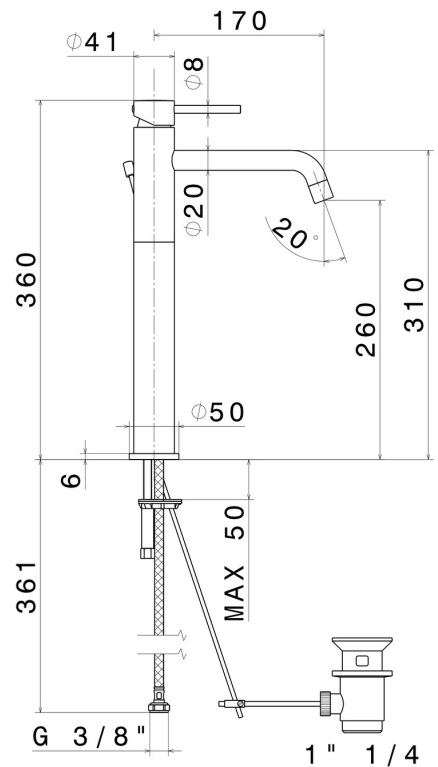

XT

4204.M0.072

Single lever basin mixer, high version, for above counter basin
- finish Copper Satin

FEATURES

Material	Brass
Technology	Low Lead - Save Water
Installation	Freestanding
Spout	Long spout
Version	High version
Hole type	Single hole
Control type	Single lever
Waste / Drain set	With waste set
Water mixing	Mechanical

TECHNICAL DRAWING

 **AR Preview**
try it in your home

More Details
on our [website](#)

XT

4204.M0.072

Single lever basin mixer, high version, for above counter basin - finish Copper Satin

AVAILABLE FINISHES