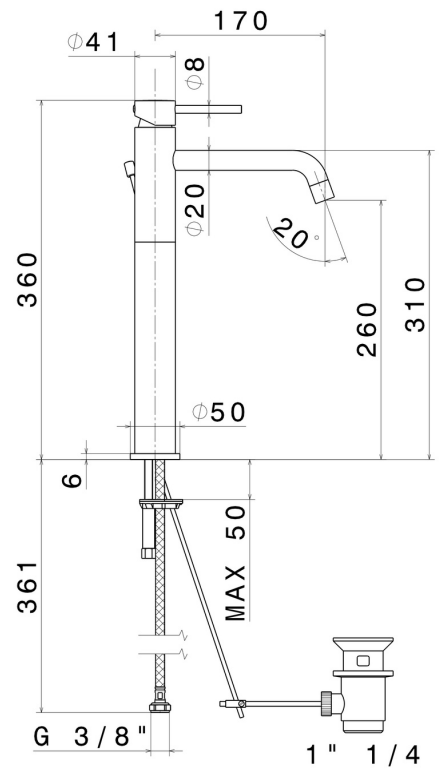

XT

4204.M0.075

Single lever basin mixer, high version, for above counter basin
- finish Copper Glossy

FEATURES

Material	Brass
Technology	Low Lead - Save Water
Installation	Freestanding
Spout	Long spout
Version	High version
Hole type	Single hole
Control type	Single lever
Waste / Drain set	With waste set
Water mixing	Mechanical

TECHNICAL DRAWING

XT

4204.M0.075

Single lever basin mixer, high version, for above counter basin - finish Copper Glossy

AVAILABLE FINISHES

M0.075

Copper Glossy

01.014