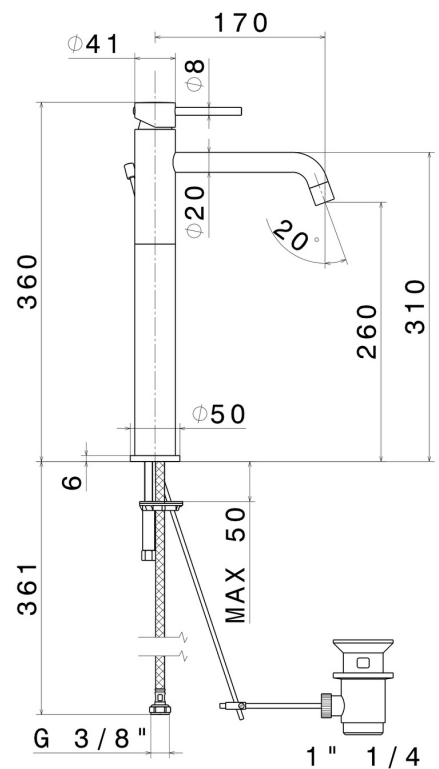

## 4204.M0.077

Single lever basin mixer, high version, for above counter basin  
- finish Carbon Satin

### FEATURES

Material	<b>Brass</b>
Technology	<b>Low Lead - Save Water</b>
Installation	<b>Freestanding</b>
Spout	<b>Long spout</b>
Version	<b>High version</b>
Hole type	<b>Single hole</b>
Control type	<b>Single lever</b>
Waste / Drain set	<b>With waste set</b>
Water mixing	<b>Mechanical</b>

### TECHNICAL DRAWING

**XT**

**4204.M0.077**

Single lever basin mixer, high version, for above counter basin - finish Carbon Satin

**AVAILABLE FINISHES**

---

**M0.077**

Carbon Satin